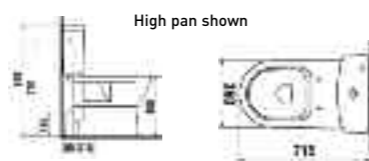

4 PIECE PRICE INC. SEAT
£190.13

cameo collection CARMINA

- AVAILABLE ITEMS - white only**
- Carmina basin 55 x 44.5cm 1th or 2th £41.98
 - Carmina basin 52 x 41cm 1th or 2th £29.85
 - Carmina pedestal £22.33
 - Carmina pan including seat £75.35
 - Carmina cistern dual flush £50.47
 - Carmina soft close seat £24.78
 - Carmina bidet £97.54
- ALSO AVAILABLE**
- Carmina cloakroom basin 46 x 37cm 1th only £44.00
 - Carmina cloakroom basin 37 x 28cm 2th £41.00
 - Carmina semi-rec basin 1th £53.44
 - Carmina back to wall pan including seat £126.28
 - Carmina back to wall soft close seat £50.75

3 PIECE PRICE INC. SEAT
£137.78

- WALL HUNG ITEMS**
- Carmina basin 55 x 44.5cm 1th or 2th £41.98
 - Carmina semi-pedestal £26.87
 - Carmina wall hung pan & seat £68.93

CARMINA WALL HUNG SUITE OPTION

A full range of vanity furniture is available from the Jika factory please contact us for a full brochure and price list

jika MIO

AVAILABLE ITEMS - white only

50 x 42cm basin 1th	£53.98	Handrinse basin 45 x 36cm	£45.23
Pedestal	£65.65	Semi recessed wash basin 55 x 43cm	£116.71
Pan - standard height 420mm	£160.48	Semi recessed wash basin 55 x 35.5cm	£109.42
Cistern	£104.32	Corner basin 1th 45 x 47cm	£53.98
Seat	£51.07	Raised height pan 520mm	£200.60
ALSO AVAILABLE		Back to wall pan	£167.78
55 x 42cm basin 1th	£58.36	Wall hung pan	£135.68
60 x 42cm basin 1th	£65.65	Floor standing bidet	£160.48
65 x 42cm basin 1th	£80.24	Wall hung bidet	£135.68
Syphon cover	£49.61	Soft close seat	£102.12
Counter top basin 67 x 47cm	£167.78		
Counter top basin 75 x 47cm	£175.08		
Counter top basin 85 x 47cm	£196.95		
Counter top basin 105 x 47cm	£218.83		