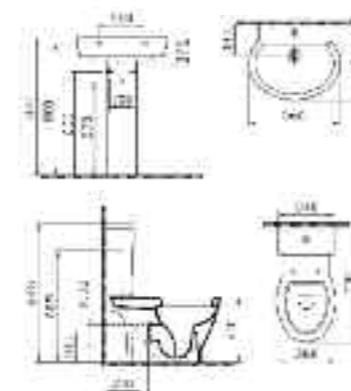

Bath shown is the Neon double ended

ALSO AVAILABLE

Sunrise 36 x 25cm cloakroom basin 1th left or right	£83.00
Sunrise 50 x 26cm cloakroom basin 1th left or right	£91.00
Towel bar to suit 50cm cloakroom basin chrome	£123.00
Sunrise 45cm basin 1th	£103.00
Sunrise 60cm basin 1th	£138.00
Sunrise 65cm basin 1th	£151.00
Sunrise 40cm corner basin 1th	£130.00
Sunrise 55cm semi recessed basin 1th	£182.00
Sunrise 60cm offset corner basin left or right 1th	£145.00
Sunrise towel bar to suit offset corner basin chrome	£140.00
Sunrise 55cm semi recessed short projection basin 1th left or right	£182.00
Sunrise half pedestal small to suit 45cm washbasin	£103.00
Sunrise half pedestal standard	£103.00
Sunrise wall hung wc pan	£227.00
Sunrise btw wc pan	£227.00
Sunrise bidet 1th	£257.00
Sunrise wall hung bidet	£257.00
Sunrise soft close seat	£130.00

Vitra S50 Square

4 PIECE PRICE INC. SEAT
£494.00

S50 Compact cc pan - open & closed back

AVAILABLE ITEMS - white only

S50 65cm basin square 1th	£102.00
S50 pedestal	£43.00
S50 wc pan CC (open & fully btw)	£181.00
S50 cistern (includes fittings)	£112.00
S50 seat	£56.00
ALSO AVAILABLE	
S50 45cm cloakroom basin square 1th	£80.00
S50 55cm basin square 1th	£102.00
S50 60cm basin square 1th	£102.00
S50 80cm basin square 1th	£164.00
S50 BTW wc pan	£164.00
S50 wall hung wc pan	£164.00
S50 bidet	£164.00