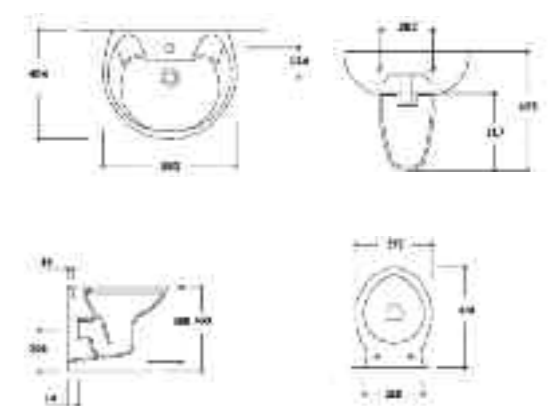

CARMINA WALL HUNG SUITE OPTION