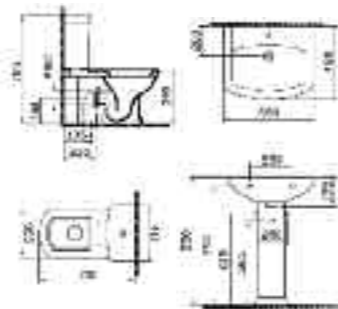

4 PIECE PRICE INC. SEAT
£484.00

AVAILABLE ITEMS - white only

Serenada 60cm basin 1th or 2th	£91.00
Serenada pedestal	£57.00
Serenada wc pan CC	£146.00
Serenada cistern	£111.00
Serenada seat	£79.00

ALSO AVAILABLE

Serenada 45cm basin 1th	£75.00
Serenada btw wc pan	£137.00
Serenada bidet	£144.00
Serenada 56cm semi-recessed basin	£129.00

4 PIECE PRICE INC. SEAT
£509.00

AVAILABLE ITEMS - white only

Form 300 55cm basin 1th	£105.00
Form 300 pedestal	£58.00
Form 300 wc pan CC	£186.00
Form 300 cistern (includes fittings)	£114.00
Form 300 seat	£46.00

ALSO AVAILABLE

Form 300 60cm basin 1th	£109.00
Form 300 65cm basin 1th	£132.00
Form 300 45cm cloakroom basin	£91.00
Form 300 half pedestal (small / large)	£58.00
Form 300 wall hung wc pan	£223.00
Form 300 BTW wc pan	£212.00
Form 300 bidet	£212.00
Form 300 55cm semi recessed basin	£136.00

Bath shown is the Optima shower bath, see page 24

4 PIECE PRICE INC. SEAT
£560.00

AVAILABLE ITEMS - white only

Form 500 55cm basin 1th	£110.00
Form 500 pedestal	£62.00
Form 500 semi pedestal (small / large)	£62.00
Form 500 wc pan CC (fully btw & open back)	£194.00
Form 500 cistern (inc. fittings)	£141.00
Form 500 seat	£55.00

ALSO AVAILABLE

Form 500 45cm cloakroom basin	£77.00
Form 500 60cm basin	£115.00
Form 500 65cm basin	£127.00
Form 500 55cm semi-recessed basin	£139.00
Form 500 btw wc pan	£195.00
Form 500 wall hung wc pan	£218.00
Form 500 bidet	£218.00

4 PIECE PRICE INC. SEAT
£651.00

AVAILABLE ITEMS - white only

Buckingham 63cm basin 1th, 2th or 3th	£128.00
Buckingham pedestal small / large	£66.00
Buckingham wc pan CC	£263.00
Buckingham cistern top flush (includes fittings)	£156.00
Buckingham seat	£38.00
Buckingham soft close seat	£87.00

ALSO AVAILABLE