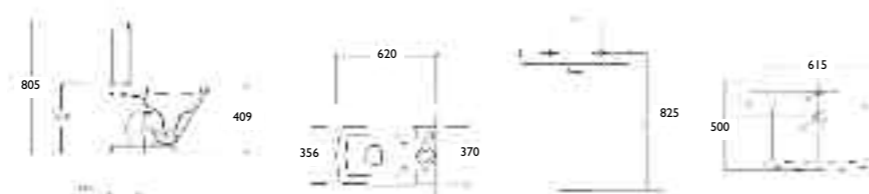

4 PIECE PRICE INC. SEAT
£190.13

cameo collection CARMINA

1. **AVAILABLE ITEMS - white only**
2. Carmina basin 55 x 44.5cm 1th or 2th £41.98
   - Carmina basin 52 x 41cm 1th or 2th £29.85
   - Carmina pedestal £22.33
   - Carmina pan including seat £75.35
   - Carmina cistern dual flush £50.47
   - Carmina soft close seat £24.78
   - Carmina bidet £97.54
3. **ALSO AVAILABLE**
4. Carmina cloakroom basin 46 x 37cm 1th only £44.00
   - Carmina cloakroom basin 37 x 28cm 2th £41.00
   - Carmina semi-rec basin 1th £53.44
   - Carmina back to wall pan including seat £126.28
   - Carmina back to wall soft close seat £50.75