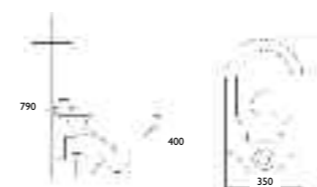

Bath shown is the Optima shower bath, see page 24

4 PIECE PRICE INC. SEAT
FROM
£204.35

Available with the new D-shaped basin (shown) or standard basin option

cameo collection KOMPACT

Cameo kompact standard basin