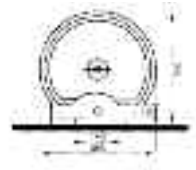

AVAILABLE ITEMS - white only

Cubito BTW pan	£148.64
Cubito wall hung pan	£120.21
Cubito soft close seat	£90.48
For bottle traps see page 114	

Also available with semi pedestal as shown or full pedestal

CLOAKROOM SUITES

Combine any of the basins below with the Cameo Kompact wc providing the perfect solution for the smaller room

Kompact pan, cistern & seat

Venedik round fronted cloak basin £55.00
 1 tap hole
 350 x 360mm
 Suite price (basin, pan, cistern & seat)
£185.00