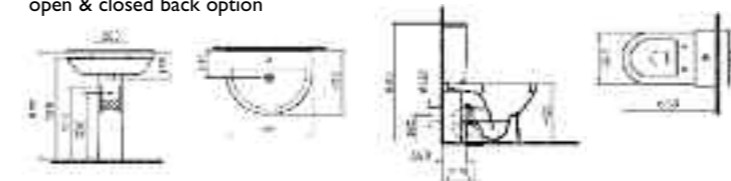

S50 Comfort height cc pan - open & closed back option

For Vitra baths please see page 23 - 24

See pages 32 - 34 for price of Vitra brassware

all prices include VAT at 17.5%