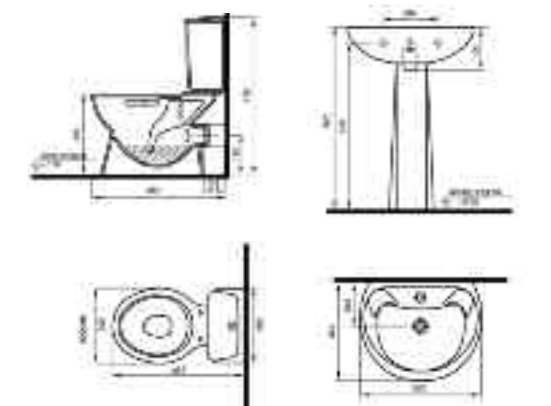

Kompact 56 x 40cm basin 1th	£28.67
Kompact pedestal	£25.87
Kompact short projection pan including seat	£71.01
Kompact cistern dual flush	£59.79
Total 4 Piece Inc. Seat	£204.35

ALSO AVAILABLE

Deluxe 46 x 40cm D-shape basin 1th	£36.21
Kompact semi pedestal	£25.87
Kompact seat	£24.40
Kompact soft close seat	£60.70
Kompact bidet	£94.56
Kompact 46 x 40cm basin 1th	£28.67
Kompact wall hung pan & seat	£84.14
Kompact back to wall pan	£73.21

4 PIECE PRICE INC. SEAT
£447.85

cameo collection KAREN

- AVAILABLE ITEMS**
- Karen 56cm basin 1th £94.20
 - Karen pedestal £54.20
 - Karen fully back to wall pan £154.32
 - Karen cistern dual flush £105.48
 - Seat £39.65
- ALSO AVAILABLE**
- Karen 60cm basin 1th £114.18
 - Karen semi pedestal £54.20
 - Karen wall hung pan £137.27
- Colours available - white only

4 PIECE PRICE INC. SEAT
£190.13

cameo collection CARMINA

- AVAILABLE ITEMS - white only**
- Carmina basin 55 x 44.5cm 1th or 2th £41.98
 - Carmina basin 52 x 41cm 1th or 2th £29.85
 - Carmina pedestal £22.33
 - Carmina pan including seat £75.35
 - Carmina cistern dual flush £50.47
 - Carmina soft close seat £24.78
 - Carmina bidet £97.54
- ALSO AVAILABLE**
- Carmina cloakroom basin 46 x 37cm 1th only £44.00
 - Carmina cloakroom basin 37 x 28cm 2th £41.00
 - Carmina semi-rec basin 1th £53.44
 - Carmina back to wall pan including seat £126.28
 - Carmina back to wall soft close seat £50.75