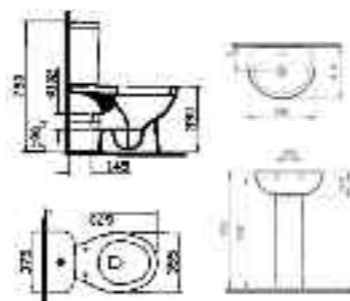

4 PIECE PRICE INC. SEAT
FROM
£204.35