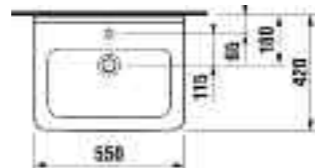

Also available with semi pedestal as shown or full pedestal