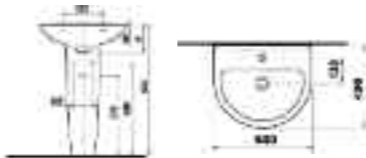

See page 35 for price of Mio brassware

A full range of vanity furniture is available from the Jika factory please contact us for a full brochure and price list