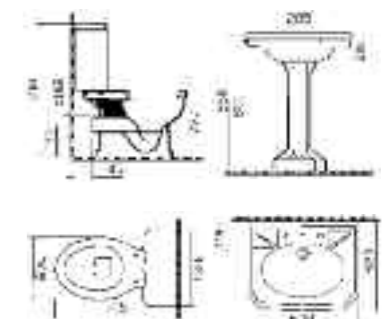

4 PIECE PRICE INC. SEAT
£484.00

AVAILABLE ITEMS - white only

Serenada 60cm basin 1th or 2th	£91.00
Serenada pedestal	£57.00
Serenada wc pan CC	£146.00
Serenada cistern	£111.00
Serenada seat	£79.00

ALSO AVAILABLE

Serenada 45cm basin 1th	£75.00
Serenada btw wc pan	£137.00
Serenada bidet	£144.00
Serenada 56cm semi-recessed basin	£129.00

4 PIECE PRICE INC. SEAT
£509.00

AVAILABLE ITEMS - white only

Form 300 55cm basin 1th	£105.00
Form 300 pedestal	£58.00
Form 300 wc pan CC	£186.00
Form 300 cistern (includes fittings)	£114.00
Form 300 seat	£46.00

ALSO AVAILABLE

Form 300 60cm basin 1th	£109.00
Form 300 65cm basin 1th	£132.00
Form 300 45cm cloakroom basin	£91.00
Form 300 half pedestal (small / large)	£58.00
Form 300 wall hung wc pan	£223.00
Form 300 BTW wc pan	£212.00
Form 300 bidet	£212.00
Form 300 55cm semi recessed basin	£136.00

Bath shown is the Optima shower bath, see page 24

4 PIECE PRICE INC. SEAT
£560.00

AVAILABLE ITEMS - white only

Form 500 55cm basin 1th	£110.00
Form 500 pedestal	£62.00
Form 500 semi pedestal (small / large)	£62.00
Form 500 wc pan CC (fully btw & open back)	£194.00
Form 500 cistern (inc. fittings)	£141.00
Form 500 seat	£55.00

ALSO AVAILABLE

Form 500 45cm cloakroom basin	£77.00
Form 500 60cm basin	£115.00
Form 500 65cm basin	£127.00
Form 500 55cm semi-recessed basin	£139.00
Form 500 btw wc pan	£195.00
Form 500 wall hung wc pan	£218.00
Form 500 bidet	£218.00

4 PIECE PRICE INC. SEAT
£651.00

AVAILABLE ITEMS - white only

Buckingham 63cm basin 1th, 2th or 3th	£128.00
Buckingham pedestal small / large	£66.00
Buckingham wc pan CC	£263.00
Buckingham cistern top flush (includes fittings)	£156.00
Buckingham seat	£38.00
Buckingham soft close seat	£87.00

ALSO AVAILABLE