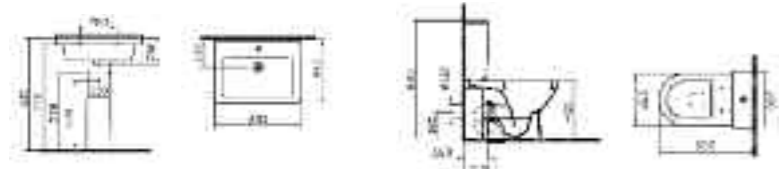

Vitra S50 Square

4 PIECE PRICE INC. SEAT
£494.00

AVAILABLE ITEMS - white only

S50 65cm basin square 1th	£102.00
S50 pedestal	£43.00
S50 wc pan CC (open & fully btw)	£181.00
S50 cistern (includes fittings)	£112.00
S50 seat	£56.00
ALSO AVAILABLE	
S50 45cm cloakroom basin square 1th	£80.00
S50 55cm basin square 1th	£102.00
S50 60cm basin square 1th	£102.00
S50 80cm basin square 1th	£164.00
S50 BTW wc pan	£164.00
S50 wall hung wc pan	£164.00
S50 bidet	£164.00

S50 half pedestal (small / large)	£43.00
S50 40cm corner basin	£80.00
S50 wall hung short proj. wc pan 48cm	£164.00
S50 soft close seat	£95.00
S50 comfort height cc pan (open)	£219.00
S50 cc cistern inc. fittings for above	£112.00
S50 compact wc pan (open & fully btw)	£181.00
S50 cc cistern inc. fittings for above	£112.00

AVAILABLE FROM SEPTEMBER 2010

S50 compact semi-recessed basin 55cm 1th right hand	£112.00
S50 50cm basin square 1th	£86.00

Bath shown is the Optima double-ended, see page 24

4 PIECE PRICE INC. SEAT
£494.00

AVAILABLE ITEMS - white only

S50 65cm basin round 1th	£102.00
S50 pedestal	£43.00
S50 wc pan CC (open & fully btw)	£181.00
S50 cistern (includes fittings)	£112.00
S50 seat	£56.00
ALSO AVAILABLE	
S50 45cm cloakroom basin round 1th	£80.00
S50 50cm basin round 1th	£86.00
S50 55cm basin round 1th	£102.00
S50 60cm basin round 1th	£102.00
S50 BTW wc pan	£164.00
S50 wall hung wc pan	£164.00
S50 bidet	£164.00

S50 half pedestal (small / large)	£43.00
S50 40cm corner basin	£80.00
S50 55cm semi-recessed basin round	£112.00
S50 wall hung short projection wc pan 48cm	£164.00
S50 soft close seat	£95.00
S50 comfort height cc pan (open)	£219.00
S50 cc cistern inc. fittings for above	£112.00
S50 compact wc pan (open & fully btw)	£181.00
S50 cc cistern inc. fittings for above	£112.00

AVAILABLE FROM SEPTEMBER 2010