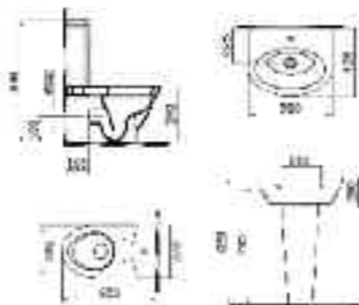

ALSO AVAILABLE

Form 500 45cm cloakroom basin	£77.00
Form 500 60cm basin	£115.00
Form 500 65cm basin	£127.00
Form 500 55cm semi-recessed basin	£139.00
Form 500 btw wc pan	£195.00
Form 500 wall hung wc pan	£218.00
Form 500 bidet	£218.00