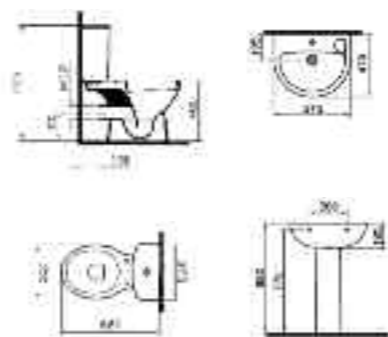

4 PIECE PRICE INC. SEAT
£320.00

VitrA LAYTON

AVAILABLE ITEMS - white only

Layton 60cm basin 1th or 2th	£51.00
Layton pedestal	£43.00
Layton wc pan CC	£109.00
Layton top flush cistern (includes fittings)	£79.00
Layton white seat opal	£38.00

ALSO AVAILABLE

Layton 45cm cloakroom basin 1th or 2th	£51.00
Layton 45cm semi-recessed basin 1th	£124.00
Layton 50cm cloakroom basin 1th or 2th	£51.00
Layton 55cm basin 1th or 2th	£51.00
Layton half pedestal (small / large)	£43.00
Layton bidet	£108.00
Layton 55cm semi recessed basin 1th or 2th	£129.00
Layton BTW wc pan	£115.00
Layton corner cistern top flush (includes fittings)	£109.00
Layton soft close seat	£87.00

Bath shown is the Optima shower bath, see page 24