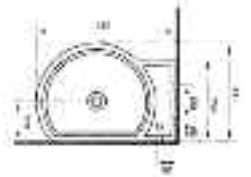

Combine any of the basins below with the Cameo Kompact wc providing the perfect solution for the smaller room

Kompact pan, cistern & seat

Venedik round fronted cloak basin £55.00
 1 tap hole
 350 x 360mm
 Suite price (basin, pan, cistern & seat)
£185.00

right hand

Linda extended corner basin £55.00
 1 tap hole (left or right handed bowl)
 430 x 300mm
 Suite price (basin, pan, cistern & seat)
£185.00

Elite corner basin £68.00
 1 tap hole
 450 x 500mm
 Suite price (basin, pan, cistern & seat)
£197.00