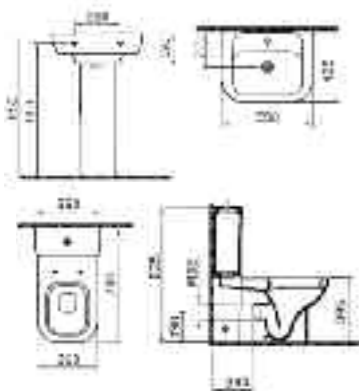

NEW
AVAILABLE
SEPTEMBER 2010

4 PIECE PRICE INC. SEAT
£659.00

VitrA Retro

AVAILABLE ITEMS - white only

Retro 55cm washbasin 1th	£126.00
Retro pedestal	£71.00
Retro cc wc pan (open & fully btw)	£220.00
Retro cistern (includes fittings)	£168.00
Retro toilet seat	£74.00

Bath shown is the Neon single ended

ALSO AVAILABLE

Retro 45cm cloakroom basin 1th	£112.00
Retro 60cm washbasin 1th	£132.00
Retro 65cm washbasin 1th	£161.00
Retro reduced depth 65cm washbasin with right/left side shelf 1th	£212.00
Retro 85cm washbasin 1th	£265.00
Retro double washbasin 130cm 1th	£327.00
Retro half pedestal to fit cloakroom basin	£71.00
Retro half pedestal	£71.00
Retro semi-recessed 55cm basin 1th	£168.00
Retro btw wc pan	£259.00
Retro wall hung wc pan	£269.00
Retro wall hung pan short projection	£269.00
Retro toilet seat for short projection pan	£64.00
Retro bidet 1th	£259.00
Retro soft close seat	£130.00

NEW
AVAILABLE
SEPTEMBER 2010

4 PIECE PRICE INC. SEAT
£675.00

VitrA Sunrise

AVAILABLE ITEMS - white only

Sunrise 55cm washbasin 1th	£123.00
Sunrise pedestal	£103.00
Sunrise cc wc pan (open & fully btw)	£227.00
Sunrise cistern	£148.00
Sunrise toilet seat	£74.00

Bath shown is the Neon double ended

ALSO AVAILABLE