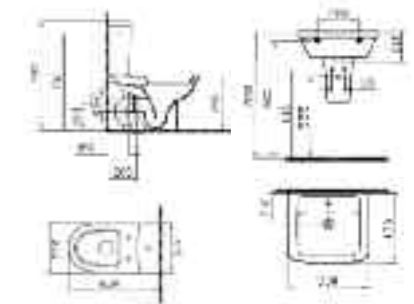

4 PIECE PRICE INC. SEAT
£484.00

AVAILABLE ITEMS - white only

Serenada 60cm basin 1th or 2th	£91.00
Serenada pedestal	£57.00
Serenada wc pan CC	£146.00
Serenada cistern	£111.00
Serenada seat	£79.00

ALSO AVAILABLE

Serenada 45cm basin 1th	£75.00
Serenada btw wc pan	£137.00
Serenada bidet	£144.00
Serenada 56cm semi-recessed basin	£129.00

4 PIECE PRICE INC. SEAT
£509.00

AVAILABLE ITEMS - white only

Form 300 55cm basin 1th	£105.00
Form 300 pedestal	£58.00
Form 300 wc pan CC	£186.00
Form 300 cistern (includes fittings)	£114.00
Form 300 seat	£46.00

ALSO AVAILABLE

Form 300 60cm basin 1th	£109.00
Form 300 65cm basin 1th	£132.00
Form 300 45cm cloakroom basin	£91.00
Form 300 half pedestal (small / large)	£58.00
Form 300 wall hung wc pan	£223.00
Form 300 BTW wc pan	£212.00
Form 300 bidet	£212.00
Form 300 55cm semi recessed basin	£136.00

Bath shown is the Optima shower bath, see page 24

4 PIECE PRICE INC. SEAT
£560.00

AVAILABLE ITEMS - white only

Form 500 55cm basin 1th	£110.00
Form 500 pedestal	£62.00
Form 500 semi pedestal (small / large)	£62.00
Form 500 wc pan CC (fully btw & open back)	£194.00
Form 500 cistern (inc. fittings)	£141.00
Form 500 seat	£55.00

ALSO AVAILABLE

Form 500 45cm cloakroom basin	£77.00
Form 500 60cm basin	£115.00
Form 500 65cm basin	£127.00
Form 500 55cm semi-recessed basin	£139.00
Form 500 btw wc pan	£195.00
Form 500 wall hung wc pan	£218.00
Form 500 bidet	£218.00

4 PIECE PRICE INC. SEAT
£651.00

AVAILABLE ITEMS - white only

Buckingham 63cm basin 1th, 2th or 3th	£128.00
Buckingham pedestal small / large	£66.00
Buckingham wc pan CC	£263.00
Buckingham cistern top flush (includes fittings)	£156.00
Buckingham seat	£38.00
Buckingham soft close seat	£87.00

ALSO AVAILABLE