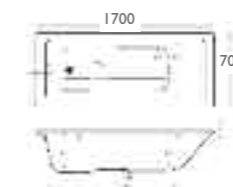

Solarna double ended 1700 x 700
Trojancast £289.00
Plain 5mm £177.00

SULTAN

Sultan 1800 x 800mm
Plain 5mm £279.00

AVON GRIPPED & PLAIN

Avon Grippped & Plain 1690 x 700mm
Trojancast £259.00
Plain 5mm £148.00