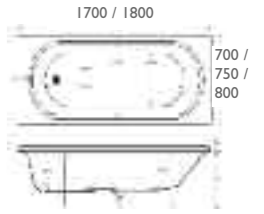

SYEDRA

Syedra	
1700 x 700mm	£225.00
1700 x 750mm	£256.00
Leg set	£44.00

OPTIMA

Optima		
1500 x 700mm	£177.00	
1600 x 700mm	£177.00	
1700 x 700mm	£177.00	
Leg set	£38.00	

OPTIMA DOUBLE ENDED

Optima Double Ended		
1700 x 750mm	Plain 5mm	£246.00
Leg set		£47.00

OPTIMA OFFSET

Optima Offset Corner Bath		
1500 x 1000mm	Plain 5mm	£268.00
Leg set		£53.00
Offset front panel		£131.00
Available Left hand & Right Hand (left hand shown)		

OPTIMA SHOWER BATH

Optima Shower Bath	
1700 x 850mm Bath 5mm	£284.00
Front Panel	£103.00
Bath Screen	£297.00
Leg set	£47.00
Total	£731.00
End Panel	£60.00

Available Left hand & Right Hand (left hand shown)

MIRANDA

Miranda single ended 1600 x 700		Miranda single ended 1700 x 750	
TrojanCast	£274.00	TrojanCast	£362.00
Plain 5mm	£162.00	Plain 5mm	£222.00
Miranda single ended 1700 x 700		Miranda single ended 1800 x 800	
TrojanCast	£300.00	TrojanCast	£422.00
Plain 5mm	£160.00	Plain 5mm	£282.00