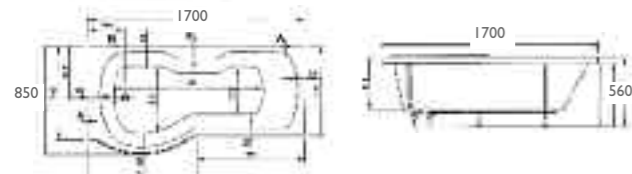

SYEDRA

Syedra	
1700 x 700mm	£225.00
1700 x 750mm	£256.00
Leg set	£44.00

OPTIMA

Optima		
1500 x 700mm	£177.00	
1600 x 700mm	£177.00	
1700 x 700mm	£177.00	
Leg set	£38.00	

OPTIMA DOUBLE ENDED

Optima Double Ended		
1700 x 750mm	Plain 5mm	£246.00
Leg set		£47.00

OPTIMA OFFSET

Optima Offset Corner Bath		
1500 x 1000mm	Plain 5mm	£268.00
Leg set		£53.00
Offset front panel		£131.00
Available Left hand & Right Hand (left hand shown)		

OPTIMA SHOWER BATH

Optima Shower Bath	
1700 x 850mm Bath 5mm	£284.00
Front Panel	£103.00
Bath Screen	£297.00
Leg set	£47.00
Total	£731.00
End Panel	£60.00