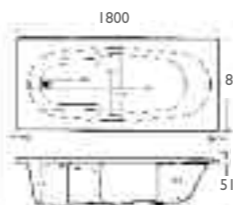

Solarna double ended 1700 x 700
Trojancast £289.00
Plain 5mm £177.00

SULTAN

Sultan 1800 x 800mm
Plain 5mm £279.00

AVON GRIPPED & PLAIN

Avon Grippped & Plain 1690 x 700mm
Trojancast £259.00
Plain 5mm £148.00