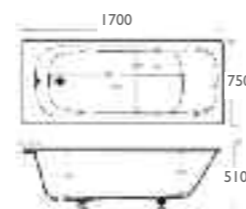

DERWENT

1200 x 700mm
Trojancast £265.00
Twin Grippped 5mm £168.00
Plain 5mm £153.00

1400 x 700mm
Trojancast £265.00
Twin Grippped 5mm £168.00
Plain 5mm £153.00

1500 x 700mm
Trojancast £265.00
Twin Grippped 5mm £168.00
Plain 5mm £153.00

1600 x 700mm
Trojancast £265.00
Twin Grippped 5mm £168.00
Plain 5mm £153.00

1700 x 700mm
Trojancast £283.00
Twin Grippped 5mm £168.00
Plain 5mm £153.00
Twin Grippped 8mm £200.00
Plain 8mm £191.00

1700 x 750mm
Trojancast £346.00
Twin Grippped 5mm £225.00
Plain 5mm £211.00

GRANADA

1500 x 700mm
Trojancast £254.00
Twin Grippped 5mm £134.00
Twin Grippped 8mm £171.00

1675 x 700mm
Trojancast £254.00
Twin Grippped 5mm £134.00
Twin Grippped 8mm £171.00

1700 x 700mm
Trojancast £254.00
Twin Grippped 5mm £134.00
Twin Grippped 8mm £171.00

PRESTIGE ANTISLIP

Prestige Anti Slip 1700 x 800mm
Trojancast £374.00
Plain 5mm £234.00

PRESTIGE PLAIN

Prestige Plain 1700 x 700mm
Trojancast £302.00
Plain 5mm £162.00

SOLARNA

Solarna single ended 1700 x 700
Trojancast £274.00
Plain 5mm £162.00

Solarna double ended 1700 x 700
Trojancast £289.00
Plain 5mm £177.00

SULTAN

Sultan 1800 x 800mm
Plain 5mm £279.00

AVON GRIPPED & PLAIN

Avon Grippped & Plain 1690 x 700mm
Trojancast £259.00
Plain 5mm £148.00

ALGARVE

Algarve 1800 x 800mm
Trojancast £419.00
Plain 5mm £279.00

Algarve 1700 x 750mm
Trojancast £332.00
Plain 5mm £206.00

ELITE

Elite 1700 x 700mm
Trojancast £288.00
Plain 5mm £176.00

Elite 1700 x 750mm
Trojancast £340.00
Plain 5mm £214.00

GEMINI

Gemini 1700 x 750mm
Trojancast £341.00
Plain 5mm £215.00

Gemini 1800 x 800mm
Trojancast £421.00
Plain 5mm £281.00

LUCINA

Lucina 1700 x 800mm
Trojancast £479.00
Plain 5mm £330.00
Price includes panel

Lucina 1800 x 900mm
Trojancast £569.00
Plain 5mm £430.00

COUNTY