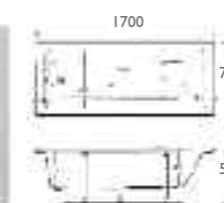

ART DECO

Art Deco 1695 x 690mm	
TrojanCast	£274.00
Plain 5mm	£162.00

ROMA

Roma 1695 x 750mm	
TrojanCast	£327.00
Plain 5mm	£201.00

MILANO

Milano 1700 x 700mm	
TrojanCast	£263.00
Plain 5mm	£151.00

CASCADE

Cascade 1700 x 700mm		Cascade 1500 x 700mm	
TrojanCast	£256.00	Plain 5mm	£134.00
Plain 5mm	£144.00		