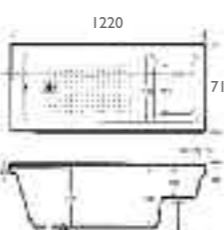

KENT

Kent 1220 x 715mm	
TrojanCast	£290.00
Plain 5mm	£178.00