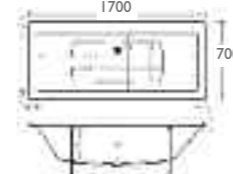

Solarna double ended 1700 x 700
Trojancast £289.00
Plain 5mm £177.00

SULTAN

Sultan 1800 x 800mm
Plain 5mm £279.00

AVON GRIPPED & PLAIN

Avon Grippped & Plain 1690 x 700mm
Trojancast £259.00
Plain 5mm £148.00