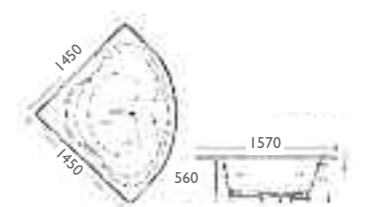

1350 x 1350mm
Trojancast £528.00
Plain 5mm £379.00
Price includes panel