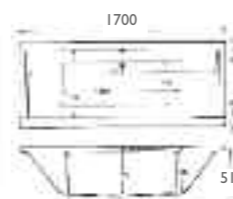

ALGARVE

Algarve 1800 x 800mm
Trojancast £419.00
Plain 5mm £279.00

Algarve 1700 x 750mm
Trojancast £332.00
Plain 5mm £206.00

ELITE

Elite 1700 x 700mm
Trojancast £288.00
Plain 5mm £176.00

Elite 1700 x 750mm
Trojancast £340.00
Plain 5mm £214.00