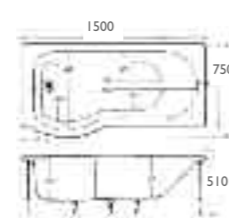

CONCEPT SHOWER BATH

Total projection 850mm
Left hand model shown

1675 x 700mm	Plain 5mm	Trojancast
Bath	£214.00	£362.00
Front Panel	£49.00	£46.00
Bath Screen	£266.00	£266.00
Total	£529.00	£674.00
End Panel		£21.00