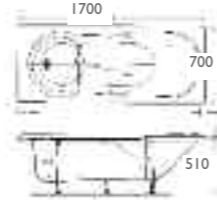

PRESTIGE PLAIN