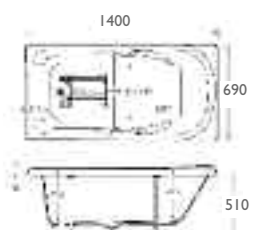

PREMIERE

Premiere 1400 x 690mm	
TrojanCast	£271.00
Plain 5mm	£159.00