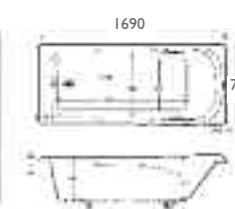

Solarna double ended 1700 x 700
Trojancast £289.00
Plain 5mm £177.00

SULTAN

Sultan 1800 x 800mm
Plain 5mm £279.00

AVON GRIPPED & PLAIN

Avon Grippped & Plain 1690 x 700mm
Trojancast £259.00
Plain 5mm £148.00