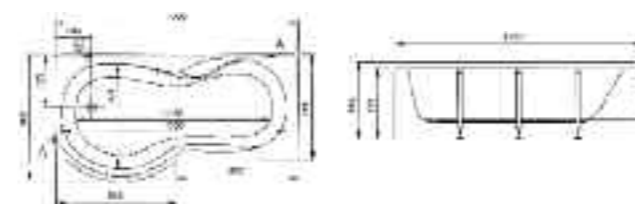

Delphi shower bath 1700 x 750 x 90mm (left hand shown)

1700 x 750mm	£338.00
Front panel	£122.00
End panel	£89.00
Shower screen with towel rail	£449.00
Leg set	£62.00

Available left and right handed

left hand shown