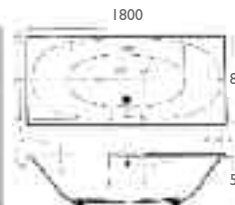

Solarna double ended 1700 x 700
Trojancast £289.00
Plain 5mm £177.00

SULTAN

Sultan 1800 x 800mm
Plain 5mm £279.00

AVON GRIPPED & PLAIN

Avon Grippped & Plain 1690 x 700mm
Trojancast £259.00
Plain 5mm £148.00

ALGARVE

Algarve 1800 x 800mm
Trojancast £419.00
Plain 5mm £279.00

Algarve 1700 x 750mm
Trojancast £332.00
Plain 5mm £206.00

ELITE

Elite 1700 x 700mm
Trojancast £288.00
Plain 5mm £176.00

Elite 1700 x 750mm
Trojancast £340.00
Plain 5mm £214.00