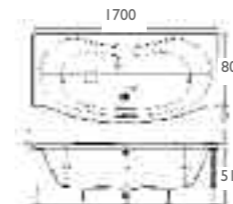

GEMINI

Gemini 1700 x 750mm
Trojancast £341.00
Plain 5mm £215.00

Gemini 1800 x 800mm
Trojancast £421.00
Plain 5mm £281.00

LUCINA

Lucina 1700 x 800mm
Trojancast £479.00
Plain 5mm £330.00
Price includes panel