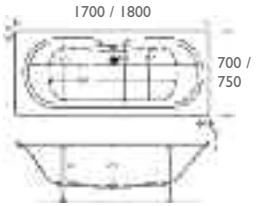

SYEDRA

Syedra	
1700 x 700mm	£225.00
1700 x 750mm	£256.00
Leg set	£44.00

OPTIMA

Optima		
1500 x 700mm	£177.00	
1600 x 700mm	£177.00	
1700 x 700mm	£177.00	
Leg set	£38.00	

OPTIMA DOUBLE ENDED

Optima Double Ended		
1700 x 750mm	Plain 5mm	£246.00
Leg set		£47.00

OPTIMA OFFSET

Optima Offset Corner Bath		
1500 x 1000mm	Plain 5mm	£268.00
Leg set		£53.00
Offset front panel		£131.00
Available Left hand & Right Hand (left hand shown)		

OPTIMA SHOWER BATH

Optima Shower Bath	
1700 x 850mm Bath 5mm	£284.00
Front Panel	£103.00
Bath Screen	£297.00
Leg set	£47.00
Total	£731.00
End Panel	£60.00

Available Left hand & Right Hand (left hand shown)

MIRANDA

Miranda single ended 1600 x 700		Miranda single ended 1700 x 750	
TrojanCast	£274.00	TrojanCast	£362.00
Plain 5mm	£162.00	Plain 5mm	£222.00
Miranda single ended 1700 x 700		Miranda single ended 1800 x 800	
TrojanCast	£300.00	TrojanCast	£422.00
Plain 5mm	£160.00	Plain 5mm	£282.00

Miranda double ended 1700 x 700		Miranda double ended 1800 x 750	
TrojanCast	£315.00	TrojanCast	£413.00
Plain 5mm	£175.00	Plain 5mm	£273.00
Miranda double ended 1700 x 750			
TrojanCast	£365.00		
Plain 5mm	£225.00		