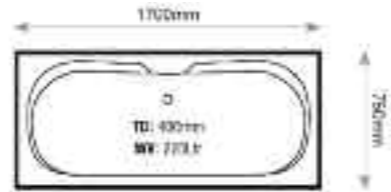

CAMEO PLAIN

Cameo Plain 1700 x 700mm

Plain 5mm	£122.00
-----------	---------

CAMEO TWIN GRIPPED

Camilla Twin Gripped 1700 x 700mm

Twin Gripped 5mm	£134.00
------------------	---------

JUBILEE

Jubilee 1700 x 700 double-ended

Plain 5mm	£167.86
-----------	---------

MAJESTIC

Majestic 1700 x 800 double-ended
Plain 5mm £221.01

NEW

MONARCH

Monarch 1700 x 750 double-ended
Plain 5mm £171.63

NEW

CAMEO LUXURY FREESTANDING BATHS