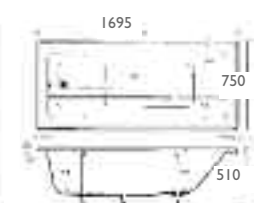

ROMA

Roma 1695 x 750mm	
TrojanCast	£327.00
Plain 5mm	£201.00