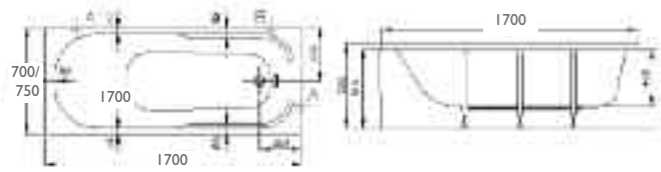

NEON DOUBLE ENDED

AVAILABLE SEPTEMBER 2010

Neon double ended bath

Neon double ended bath

1800 x 800mm	£502.00	1700 x 750mm	£317.00
Front panel	£156.00	Front panel	£124.00
End panel	£113.00	End panel	£100.00
Leg set	£54.00	Leg set	£54.00

SYEDRA

Syedra	
1700 x 700mm	£225.00
1700 x 750mm	£256.00
Leg set	£44.00

OPTIMA

Optima		
1500 x 700mm	£177.00	
1600 x 700mm	£177.00	
1700 x 700mm	£177.00	
Leg set	£38.00	

OPTIMA DOUBLE ENDED

Optima Double Ended		
1700 x 750mm	Plain 5mm	£246.00
Leg set		£47.00