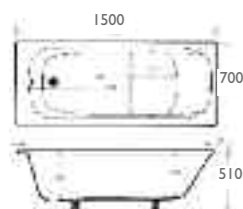

1500 x 700mm
Trojancast £265.00
Twin Grippped 5mm £168.00
Plain 5mm £153.00