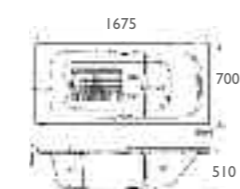

1500 x 700mm
Trojancast £254.00
Twin Grippped 5mm £134.00
Twin Grippped 8mm £171.00