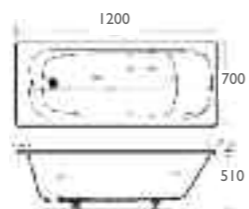

KENT

Kent 1220 x 715mm	
TrojanCast	£290.00
Plain 5mm	£178.00

PREMIERE

Premiere 1400 x 690mm	
TrojanCast	£271.00
Plain 5mm	£159.00

DERWENT

1200 x 700mm
Trojancast £265.00
Twin Grippped 5mm £168.00
Plain 5mm £153.00