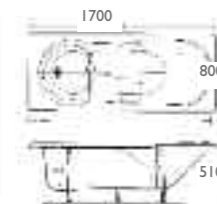

PRESTIGE ANTISLIP