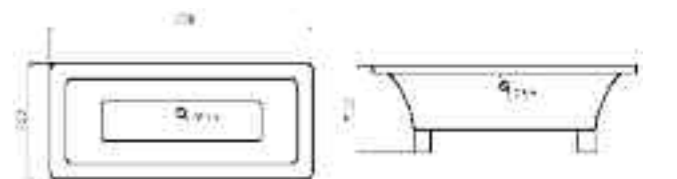

MAJESTIC

NEW

MONARCH

NEW

CAMEO LUXURY FREESTANDING BATHS

DA VINCI - Double Ended

**LIFETIME
GUARANTEE**

Supplied with 2 tap holes
Contemporary chrome leg set

£615.00

ROMANO

**LIFETIME
GUARANTEE**

Supplied with 2 tap holes
Traditional chrome leg set

£560.00

LORENZO - Double Ended

**LIFETIME
GUARANTEE**

Supplied undrilled
Contemporary chrome leg set

£588.00