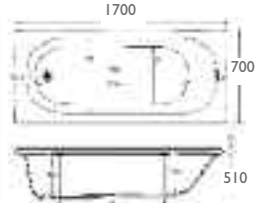

ART DECO

Art Deco 1695 x 690mm	
TrojanCast	£274.00
Plain 5mm	£162.00

ROMA

Roma 1695 x 750mm	
TrojanCast	£327.00
Plain 5mm	£201.00

MILANO

Milano 1700 x 700mm	
TrojanCast	£263.00
Plain 5mm	£151.00

CASCADE

Cascade 1700 x 700mm		Cascade 1500 x 700mm	
TrojanCast	£256.00	Plain 5mm	£134.00
Plain 5mm	£144.00		