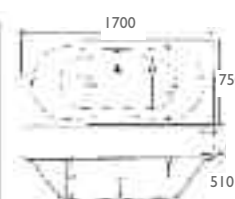

DERWENT

1200 x 700mm
Trojancast £265.00
Twin Grippped 5mm £168.00
Plain 5mm £153.00

1400 x 700mm
Trojancast £265.00
Twin Grippped 5mm £168.00
Plain 5mm £153.00

1500 x 700mm
Trojancast £265.00
Twin Grippped 5mm £168.00
Plain 5mm £153.00

1600 x 700mm
Trojancast £265.00
Twin Grippped 5mm £168.00
Plain 5mm £153.00

1700 x 700mm
Trojancast £283.00
Twin Grippped 5mm £168.00
Plain 5mm £153.00
Twin Grippped 8mm £200.00
Plain 8mm £191.00

1700 x 750mm
Trojancast £346.00
Twin Grippped 5mm £225.00
Plain 5mm £211.00

GRANADA

1500 x 700mm
Trojancast £254.00
Twin Grippped 5mm £134.00
Twin Grippped 8mm £171.00

1675 x 700mm
Trojancast £254.00
Twin Grippped 5mm £134.00
Twin Grippped 8mm £171.00

1700 x 700mm
Trojancast £254.00
Twin Grippped 5mm £134.00
Twin Grippped 8mm £171.00

PRESTIGE ANTISLIP

Prestige Anti Slip 1700 x 800mm
Trojancast £374.00
Plain 5mm £234.00

PRESTIGE PLAIN

Prestige Plain 1700 x 700mm
Trojancast £302.00
Plain 5mm £162.00

SOLARNA

Solarna single ended 1700 x 700
Trojancast £274.00
Plain 5mm £162.00

Solarna double ended 1700 x 700
Trojancast £289.00
Plain 5mm £177.00

SULTAN

Sultan 1800 x 800mm
Plain 5mm £279.00

AVON GRIPPED & PLAIN

Avon Grippped & Plain 1690 x 700mm
Trojancast £259.00
Plain 5mm £148.00

ALGARVE

Algarve 1800 x 800mm
Trojancast £419.00
Plain 5mm £279.00

Algarve 1700 x 750mm
Trojancast £332.00
Plain 5mm £206.00

ELITE

Elite 1700 x 700mm
Trojancast £288.00
Plain 5mm £176.00

Elite 1700 x 750mm
Trojancast £340.00
Plain 5mm £214.00

GEMINI

Gemini 1700 x 750mm
Trojancast £341.00
Plain 5mm £215.00

Gemini 1800 x 800mm
Trojancast £421.00
Plain 5mm £281.00

LUCINA

Lucina 1700 x 800mm
Trojancast £479.00
Plain 5mm £330.00
Price includes panel

Lucina 1800 x 900mm
Trojancast £569.00
Plain 5mm £430.00

COUNTY