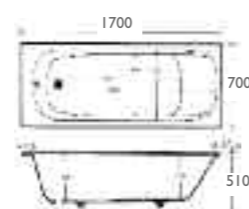

1700 x 700mm
Trojancast £283.00
Twin Grippped 5mm £168.00
Plain 5mm £153.00
Twin Grippped 8mm £200.00
Plain 8mm £191.00