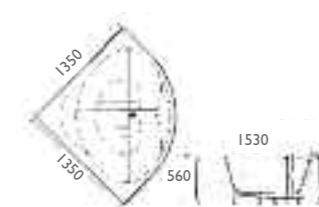

1200 x 1200mm
Trojancast £456.00
Plain 5mm £307.00
Price includes panel