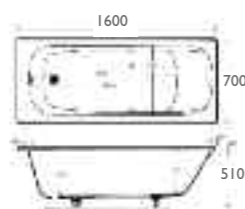

1600 x 700mm
Trojancast £265.00
Twin Grippped 5mm £168.00
Plain 5mm £153.00