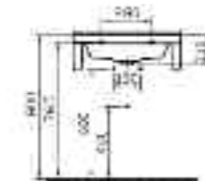

PROJECT BASIN

designed especially for wheelchair users

Project Basin including waste
60cm width   **£322.00**
70cm width   **£345.00**