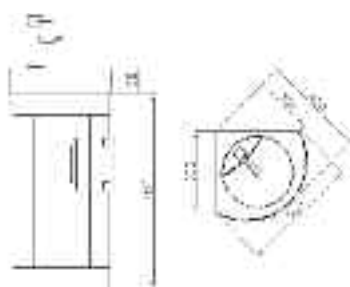

450 VANITY UNIT

high gloss white
with integral basin

Dimensions:

W: 45cm x D: 25cm x H: 85cm

CODE: 14500   £159.38